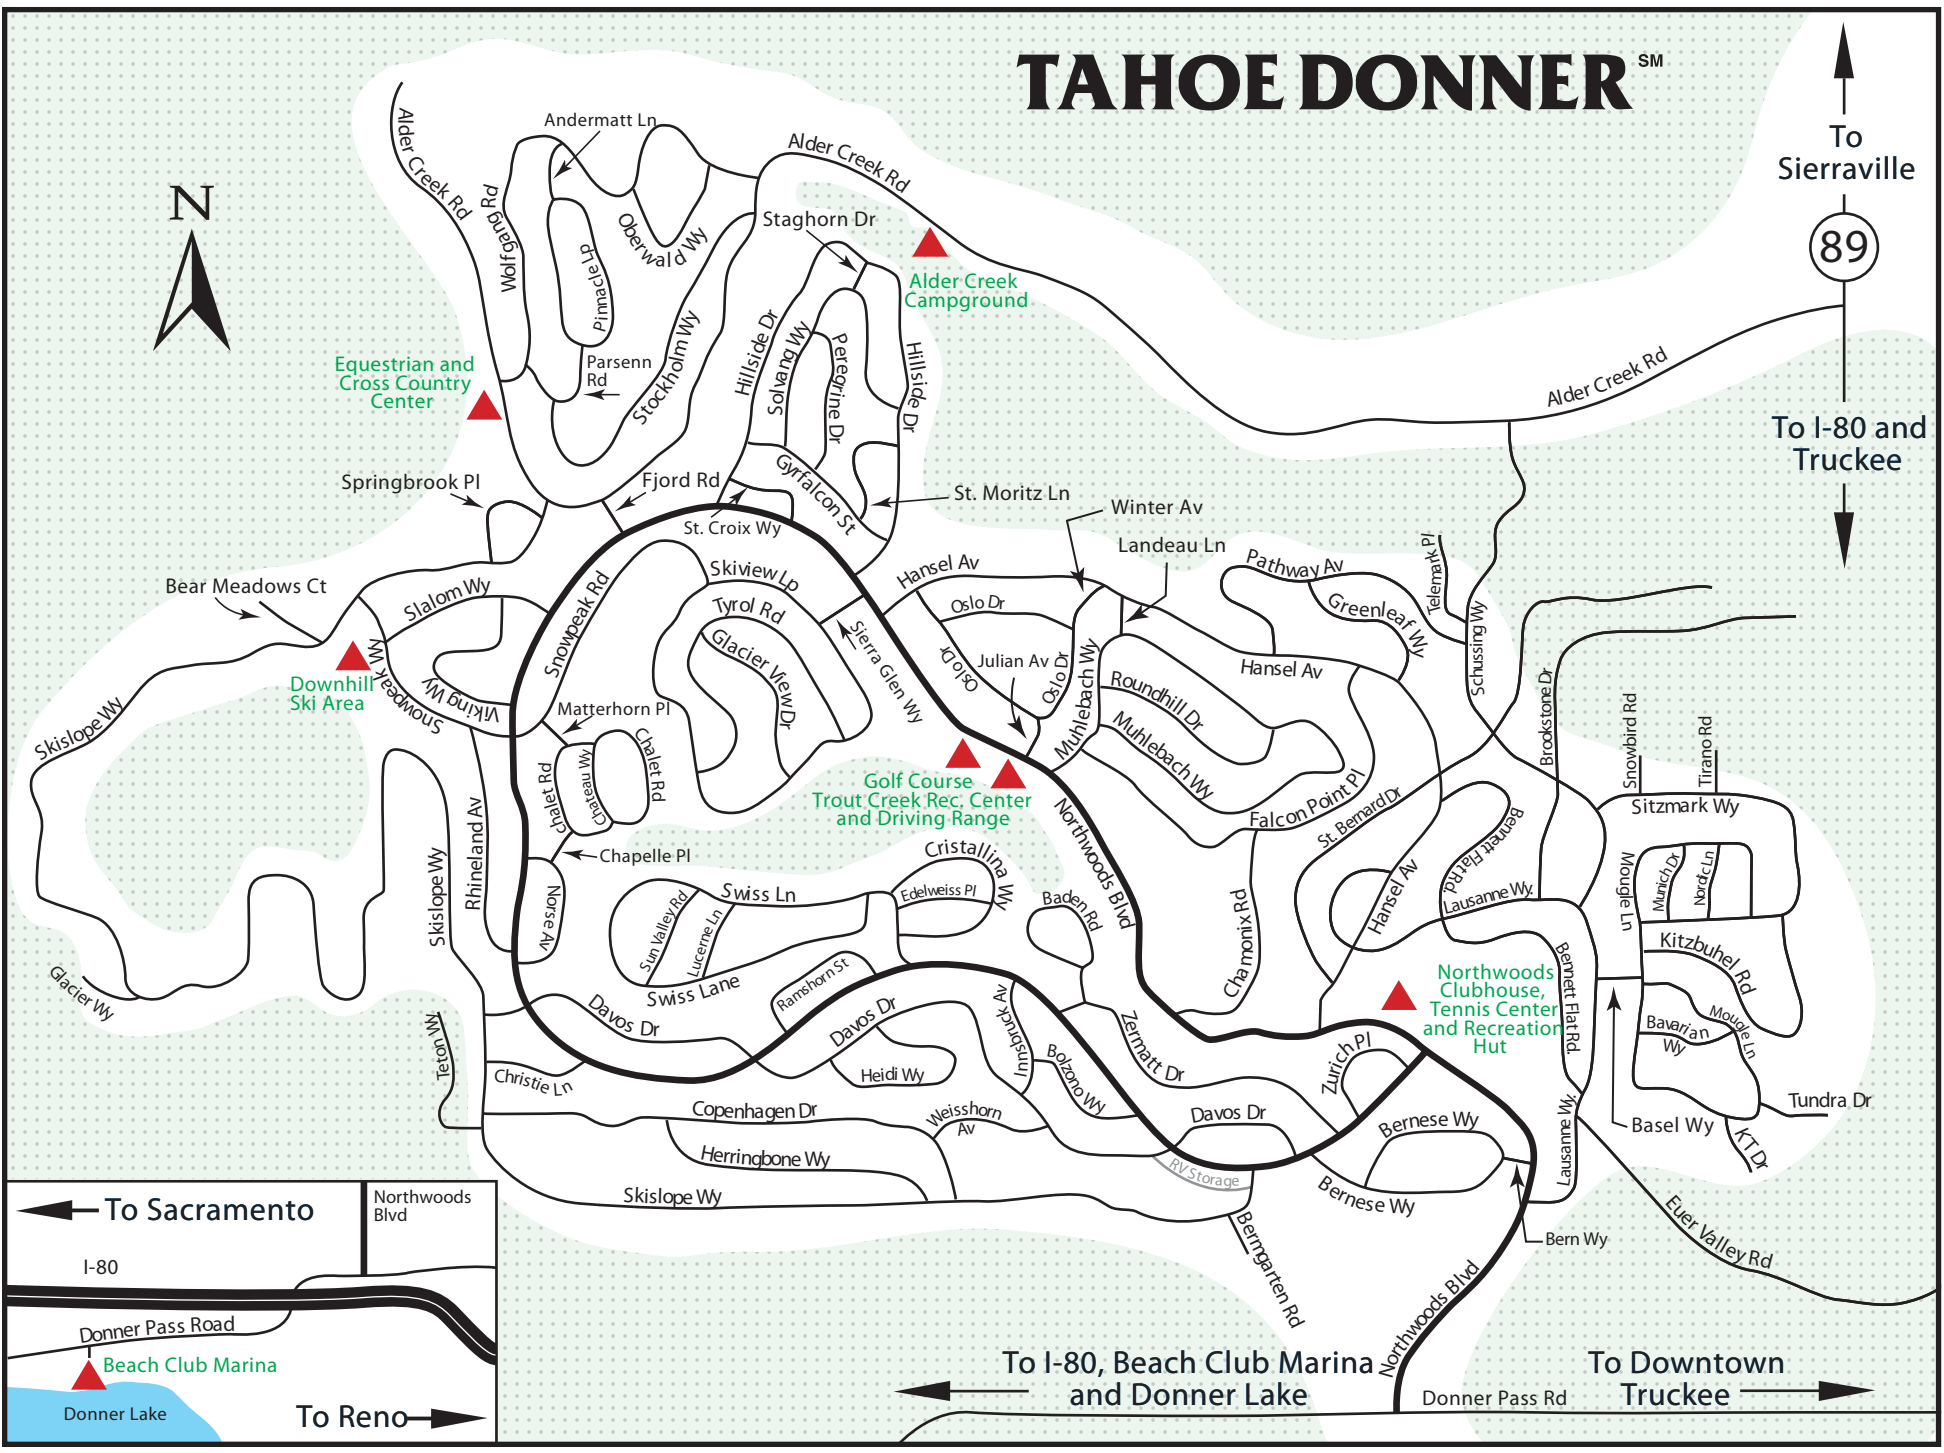

TAHOE DONNERSM

To Sierraville
89
To I-80 and Truckee

To I-80, Beach Club Marina and Donner Lake
Donner Pass Rd
To Downtown Truckee